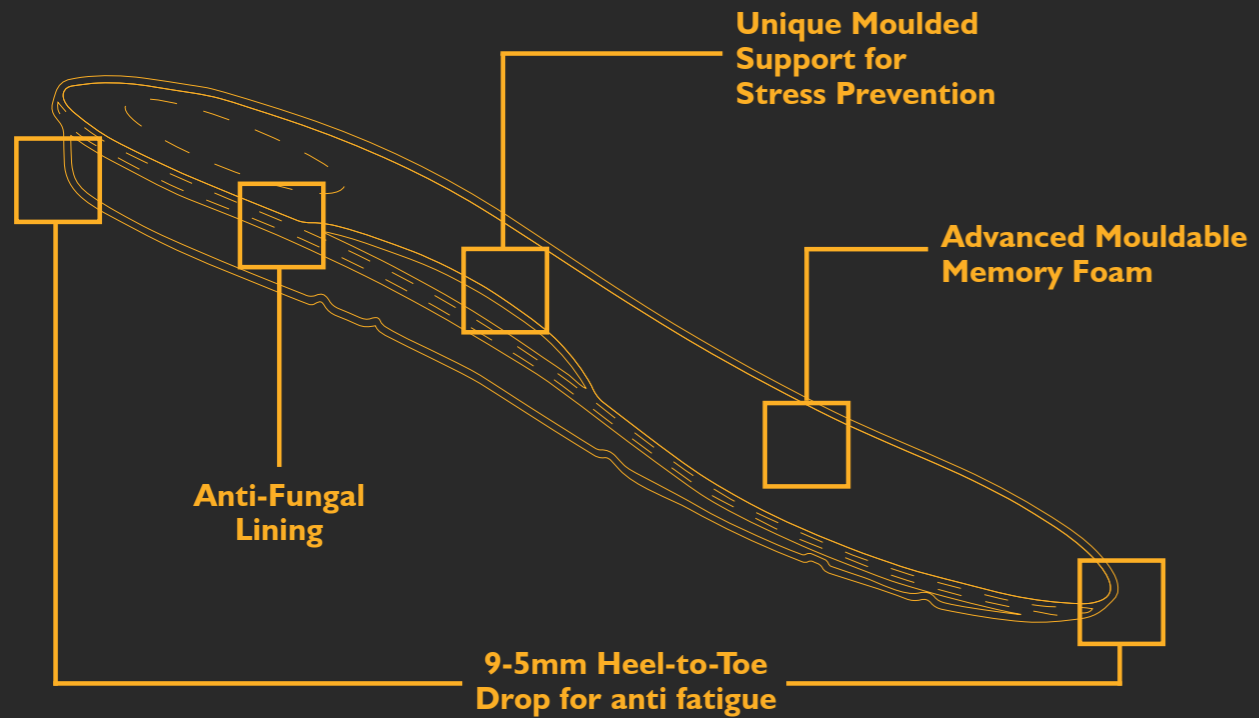

HIGH PERFORMANCE INNER SOLE

SHOE SIZE CONVERSION GUIDE

UK	3	4	5	6	7	8	9	10	11	12	13
EUR	36	37	38	39	40	42	43	44	46	47	48