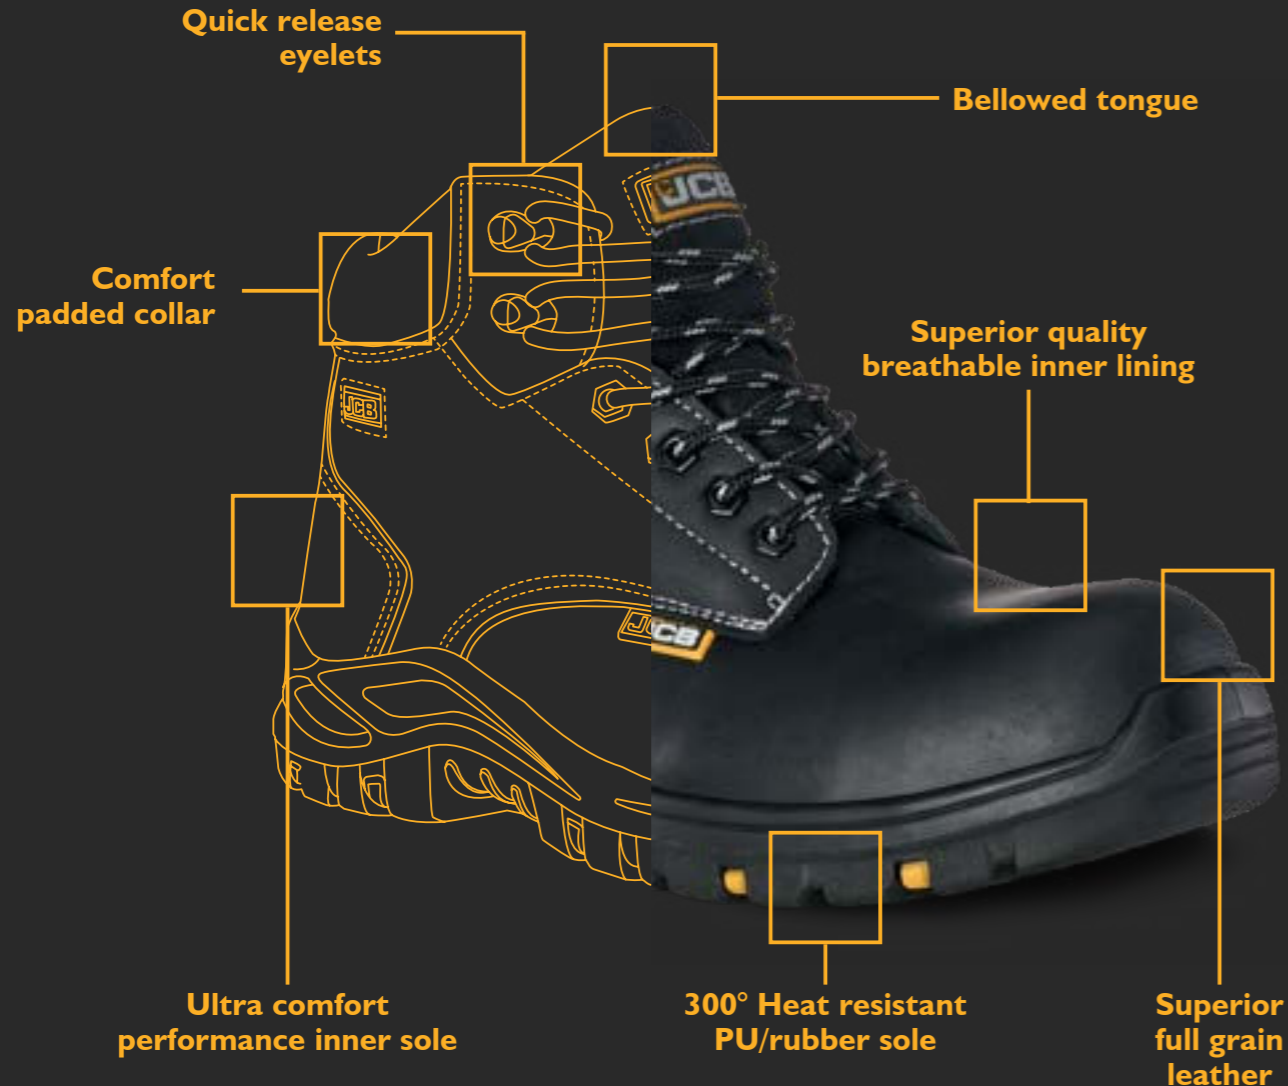

THE HIKER HRO CONSTRUCTION